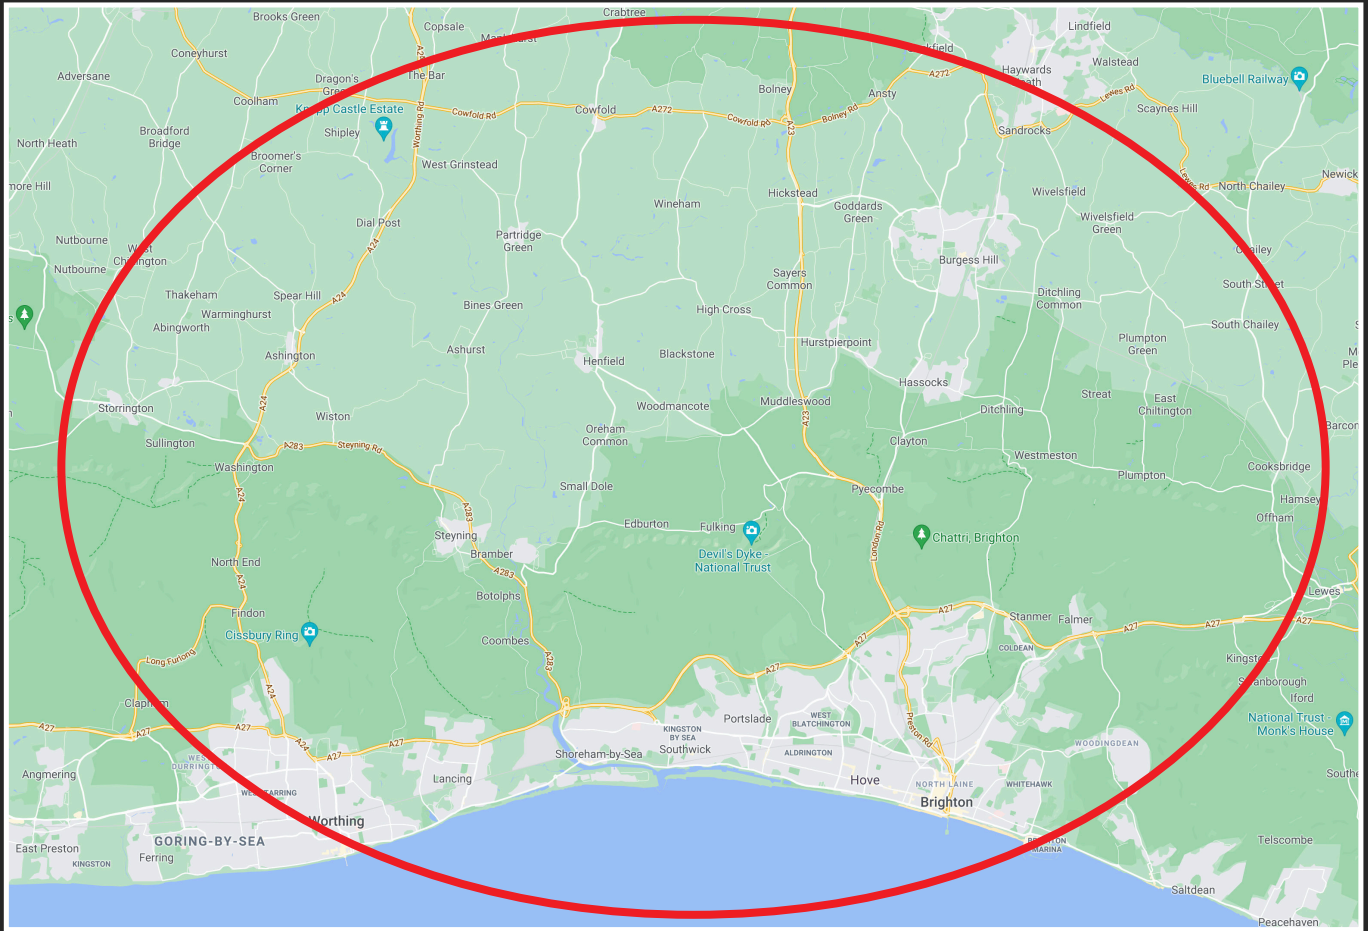

NEW REQUIREMENT

West Sussex – Prestige Car Dealership (on behalf of a leading dealer group)

LOCATIONS:

West Sussex – to include Haywards Heath, Burgess Hill, Worthing & Brighton.

DESCRIPTION:

Land and/or buildings for comprehensive redevelopment.

TENURE:

Freehold.

SIZE:

2.0 – 3.5 acres.

Please send all suitable opportunities to:

Andrew Ilsley | 07717 292210 | andrew@latitudere.co.uk

Paul Taylor | 07831 820642 | paul@latitudere.co.uk

TIMING: ASAP